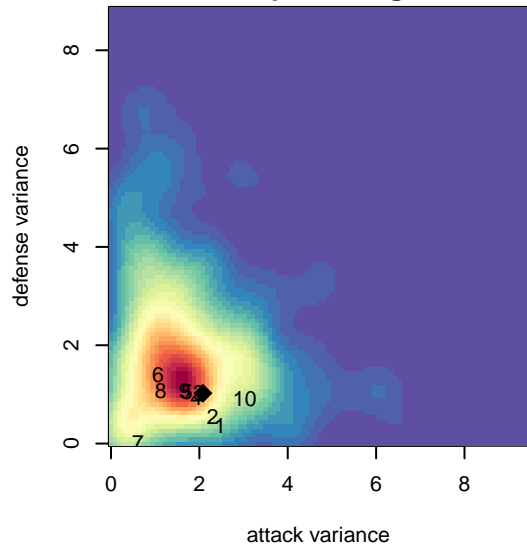

PacNW Blue B00

Pacific Northwest SC
 Tukwila, WA
 B00 total strength=1283
 attack=4.53 defense=6.26
 fall league = RCL B00 Div 3
 spr league = Win RCL B00 Div 3

alt names used:
 PacNW 00 blue
 PacNW 00 Blue
 50 PacNW 00 blue
 PacNW 00 blue
 PacNW B00 Blue
 PACIFIC NORTHWEST SC PACNW 00 BLUE (

PacNW Blue B00
 Dots are actual minus expected GF (blue circles) and GA (red triangles).
 Blue line is smoothed change in attack strength. Red is smoothed change in defense strength.

**attack and defense variance (black dot)
relative to other teams
and top 10 in region**