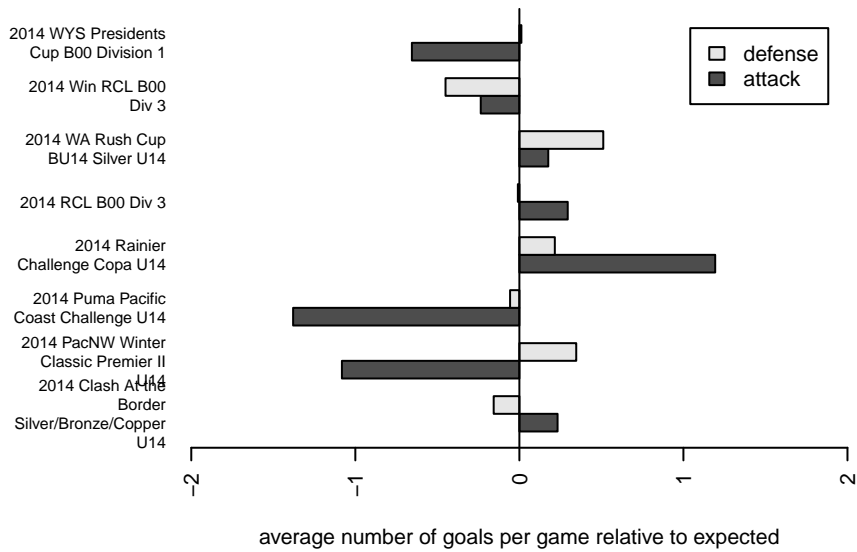

Performance relative to 13 month average