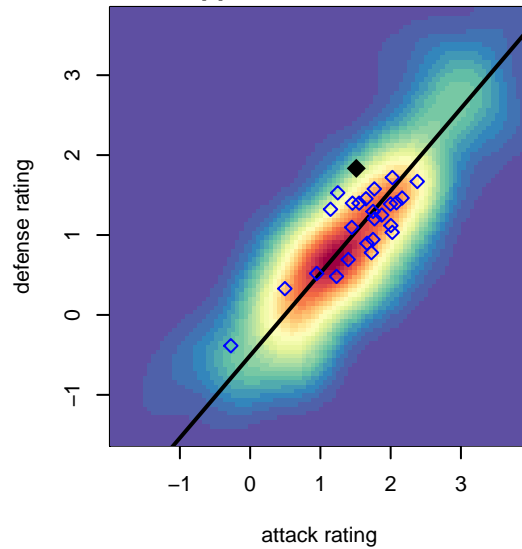

**attack and defense rating
relative to others at age
and all opponents in last 13 months**