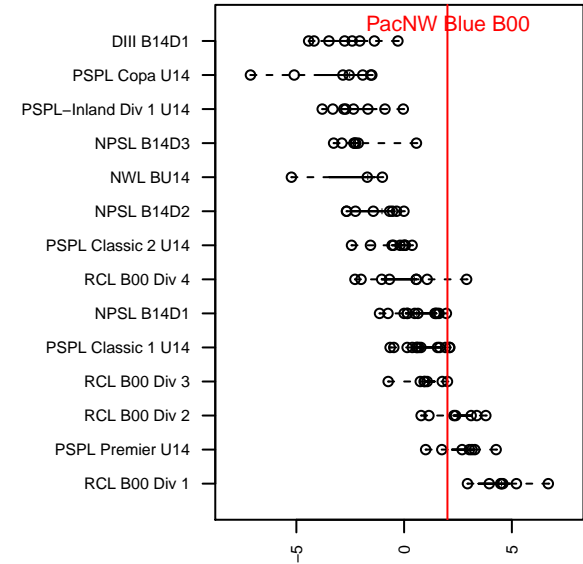

**attack and defense rating
relative to others at age
and all opponents in last 13 months**