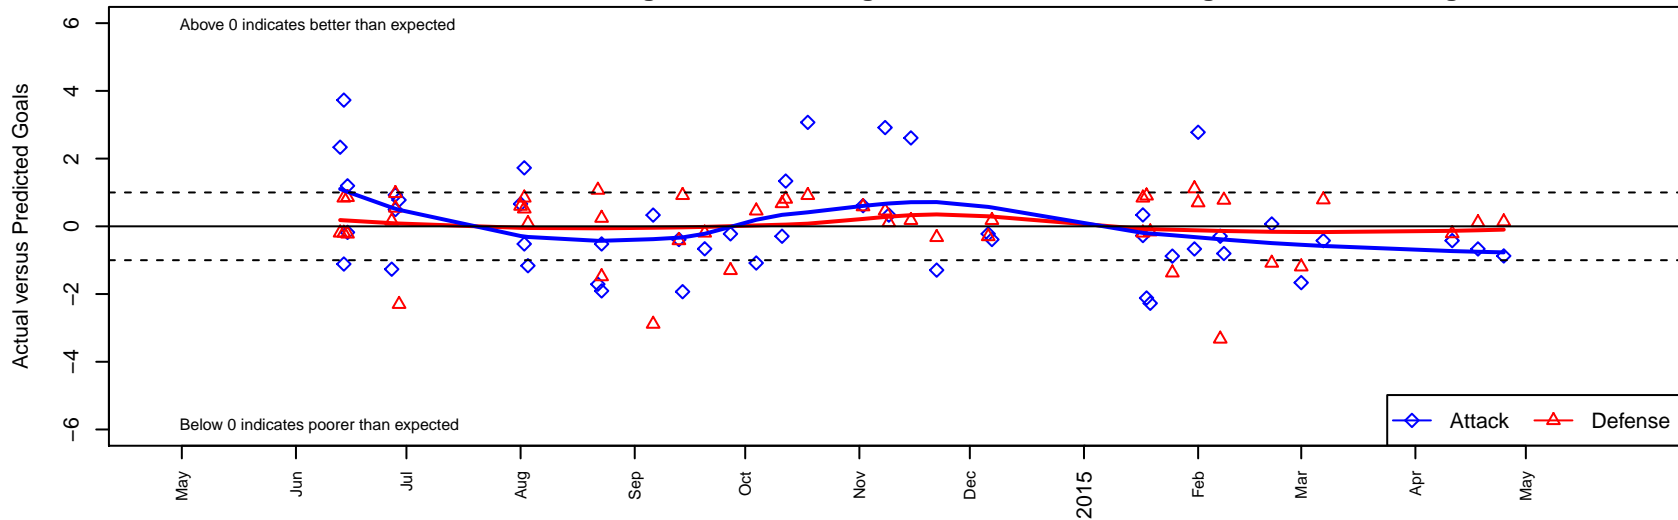

PacNW Blue B00

Pacific Northwest SC
 Tukwila, WA
 B00 total strength=1283
 attack=4.53 defense=6.26
 fall league = RCL B00 Div 3
 spr league = Win RCL B00 Div 3

alt names used:
 PacNW 00 blue
 PacNW 00 Blue
 50 PacNW 00 blue
 PacNW 00 blue
 PacNW B00 Blue
 PACIFIC NORTHWEST SC PACNW 00 BLUE (

PacNW Blue B00
 Dots are actual minus expected GF (blue circles) and GA (red triangles).
 Blue line is smoothed change in attack strength. Red is smoothed change in defense strength.

**attack and defense variance (black dot)
relative to other teams
and top 10 in region**